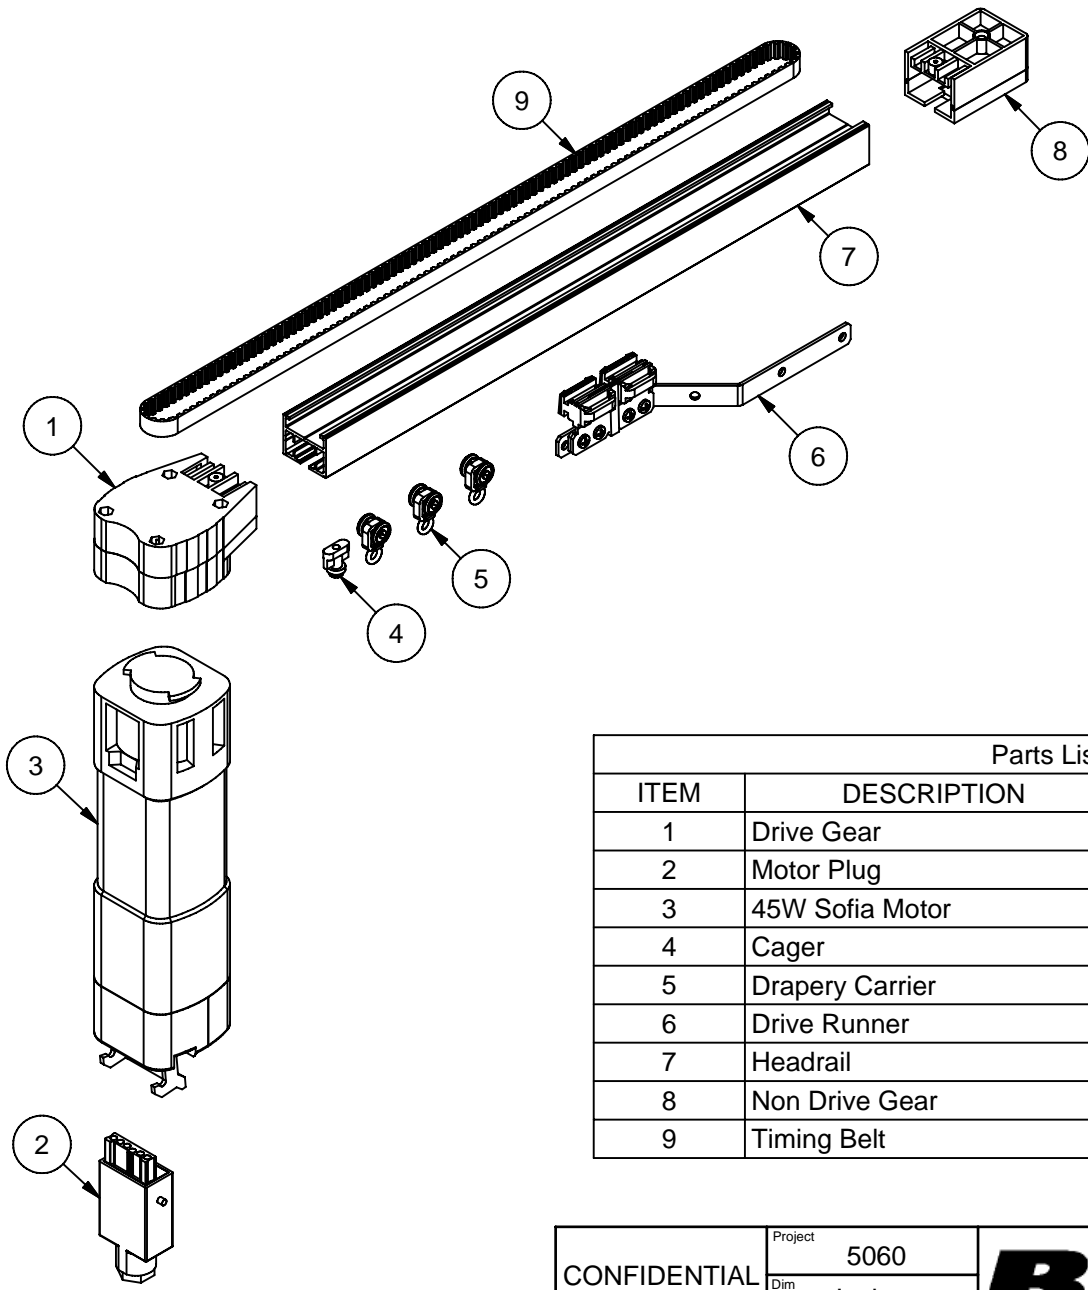

B

B

A

A

Parts List		
ITEM	DESCRIPTION	PART NUMBER
1	Drive Gear	256.7550
2	Motor Plug	440.1141
3	45W Sofia Motor	102.0400
4	Cager	240.8050
5	Drapery Carrier	240.1740
6	Drive Runner	266.4900
7	Headrail	310.5510
8	Non Drive Gear	256.1545
9	Timing Belt	290.2000