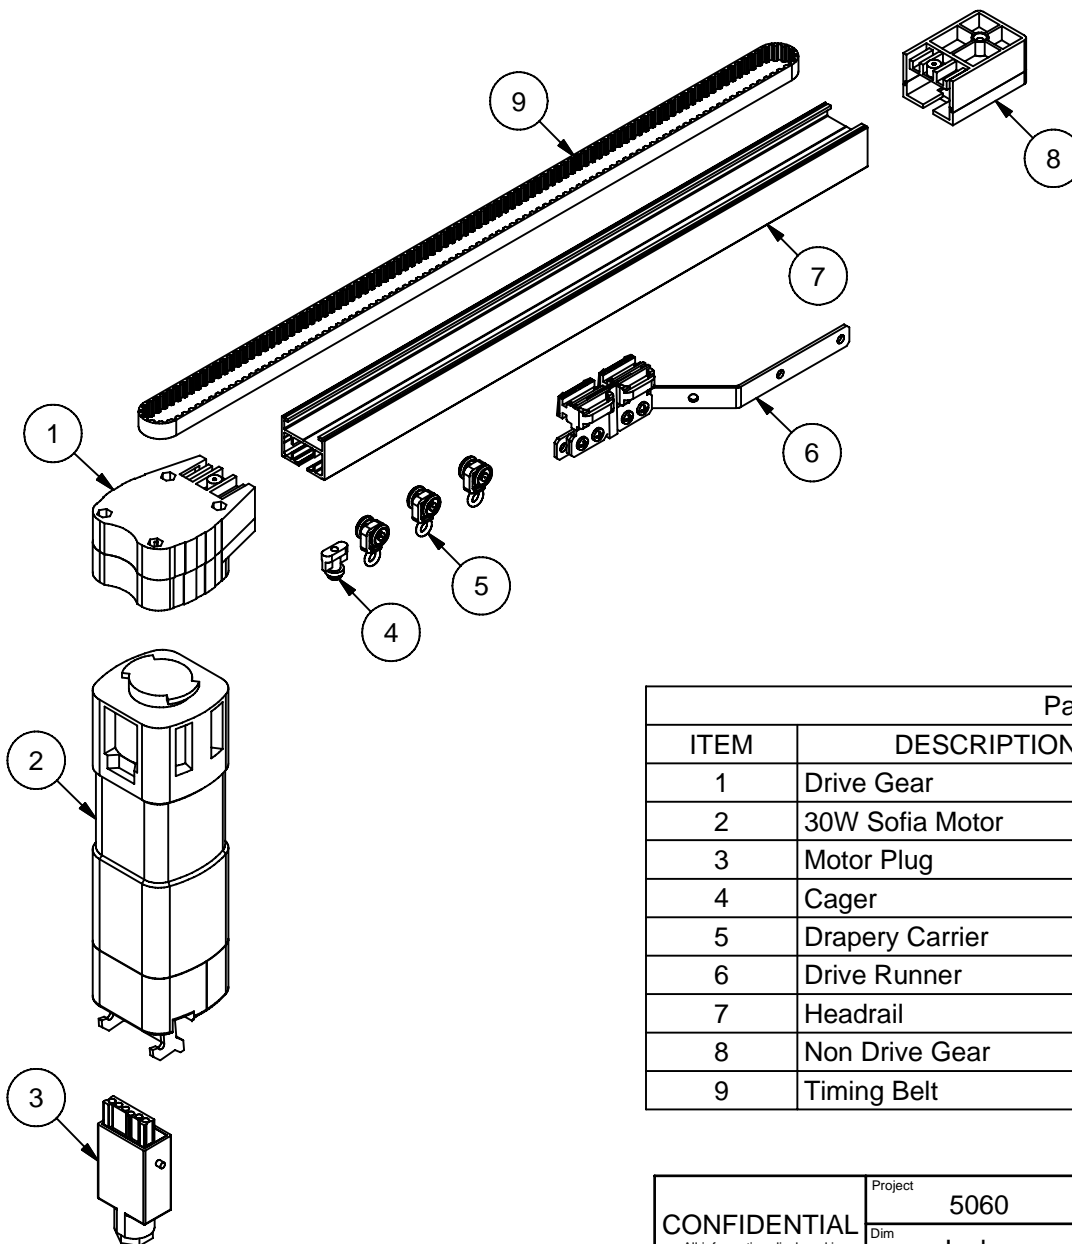

B

B

A

A

Parts List		
ITEM	DESCRIPTION	PART NUMBER
1	Drive Gear	256.7550
2	30W Sofia Motor	102.0300
3	Motor Plug	440.1141
4	Cager	240.8050
5	Drapery Carrier	240.1740
6	Drive Runner	266.4900
7	Headrail	310.5510
8	Non Drive Gear	256.1545
9	Timing Belt	290.2000